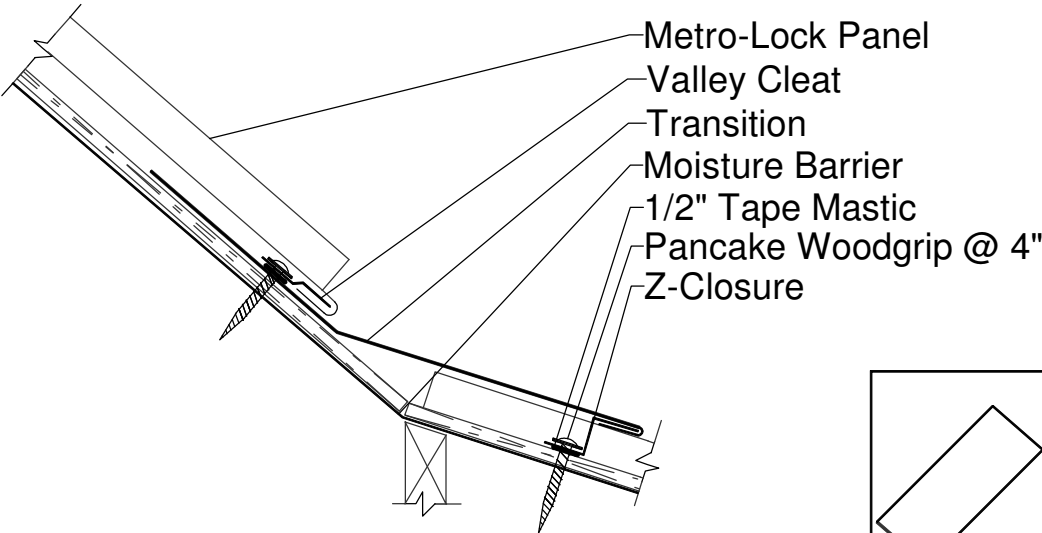

7/8" Tape Mastic
Under Z Closure

Please note that the drawings in this booklet are for illustration purposes only and may not apply to all buildings and installations.

Please note that the drawings in this booklet are for illustration purposes only and may not apply to all buildings and installations.

Metro Metals Trim Details

(205) 759-5420

5424 Metro Park Dr-Tuscaloosa, AL 35405

METRO-LOCK HIGHSIDE

7/8" Tape Mastic
Under Z Closure

METRO-LOCK CLEATED EAVE

Please note that the drawings in this booklet are for illustration purposes only and may not apply to all buildings and installations.

METRO-LOCK TRANSITION

7/8" Tape Mastic
Under Z Closure
and Valley Cleat

METRO-LOCK VALLEY

7/8" Tape Mastic
Under Valley Cleat

Please note that the drawings in this booklet are for illustration purposes only and may not apply to all buildings and installations.