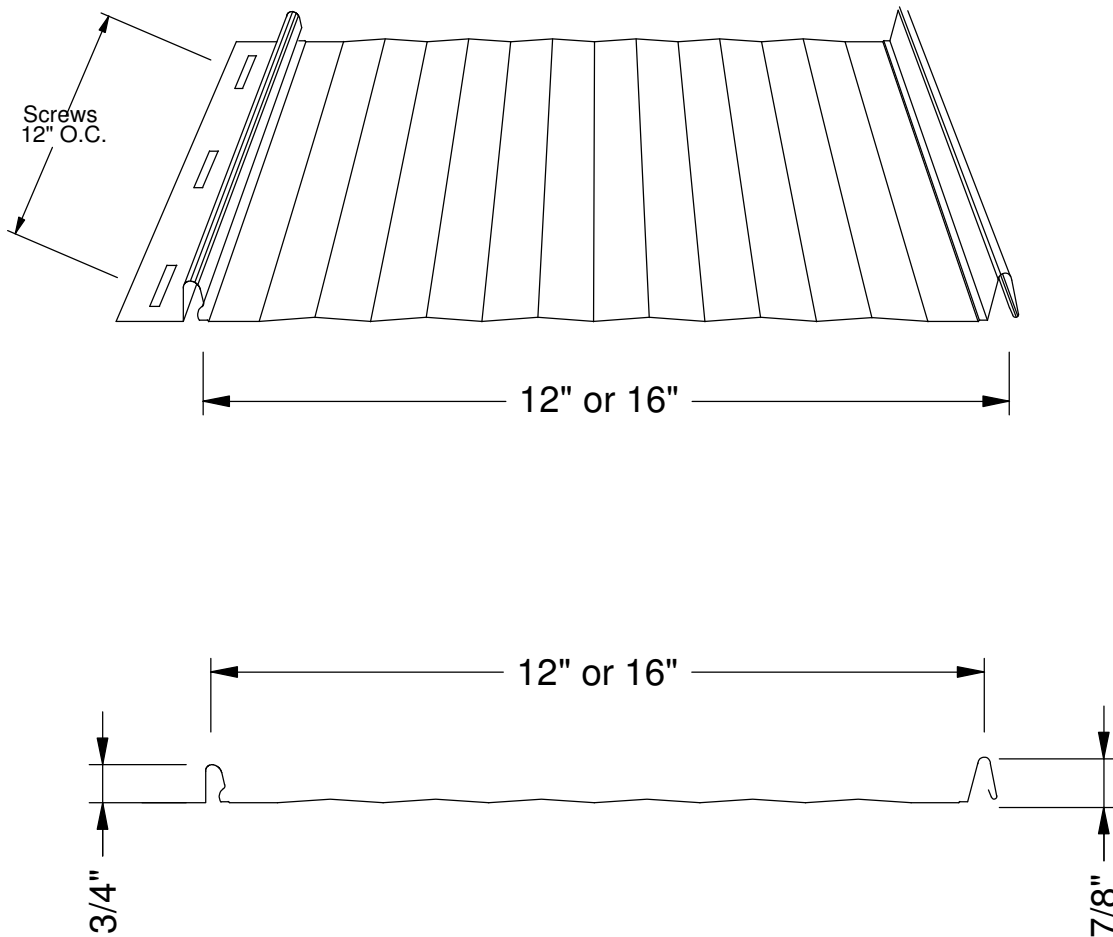

Metro Lock Panel

26 Ga Galvalume Plus
26 Ga Painted Siliconized Polyester-15 Colors
26 Ga Kynar

Minimum Slope 3:12
Solid Deck Required

Metro Metals

Metro-Lock Standard Trim

(205) 759-5420

5424 Metro Park Dr-Tuscaloosa, AL 35405