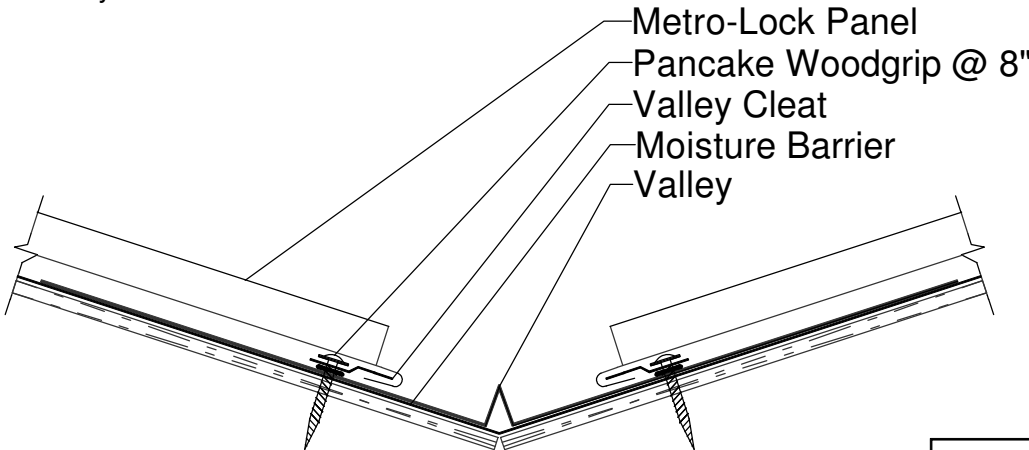

METRO-LOCK VALLEY

7/8" Tape Mastic
Under Valley Cleat

Please note that the drawings in this booklet are for illustration purposes only and may not apply to all buildings and installations.