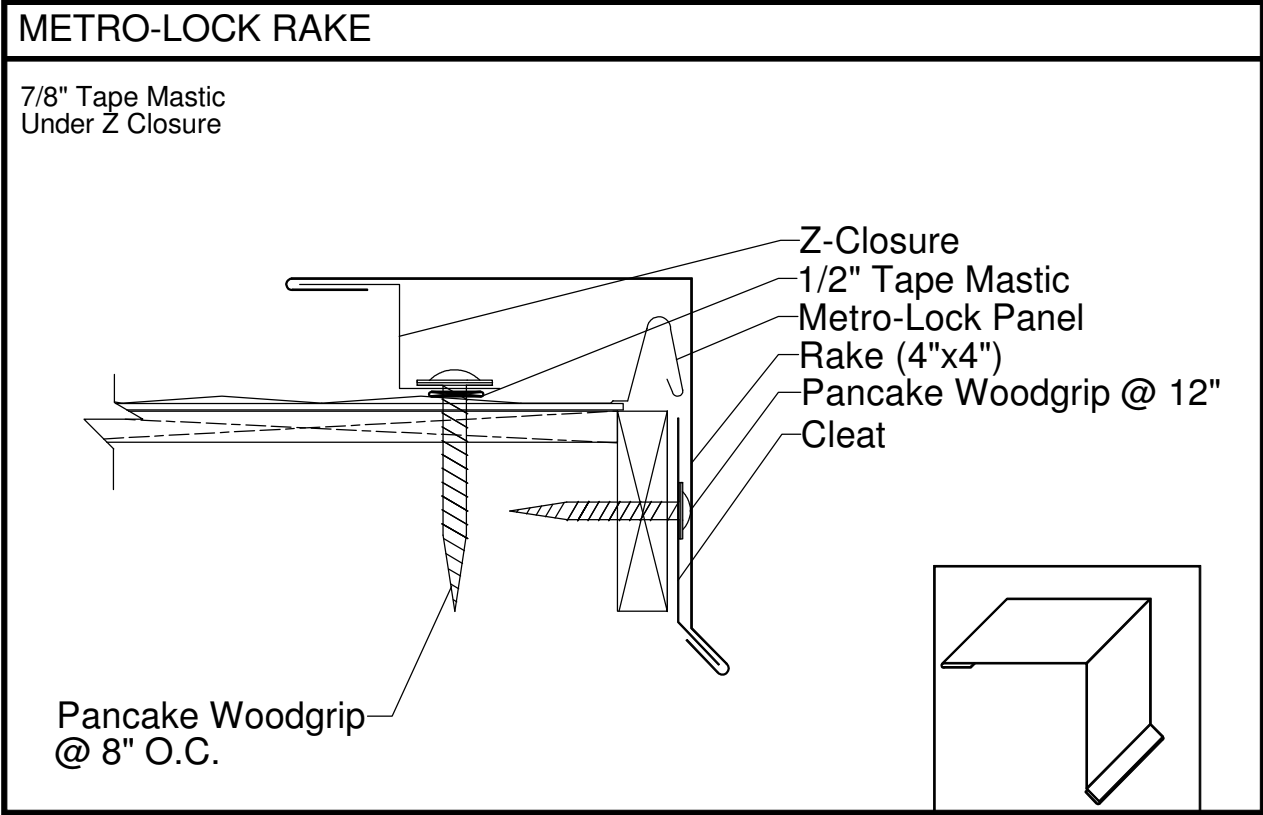

Please note that the drawings in this booklet are for illustration purposes only and may not apply to all buildings and installations.

METRO-LOCK FLAT RIDGE

7/8" Tape Mastic
Under Z Closure

METRO-LOCK SCULPTURED RIDGE

7/8" Tape Mastic
Under Z Closure

Please note that the drawings in this booklet are for illustration purposes only and may not apply to all buildings and installations.

Please note that the drawings in this booklet are for illustration purposes only and may not apply to all buildings and installations.