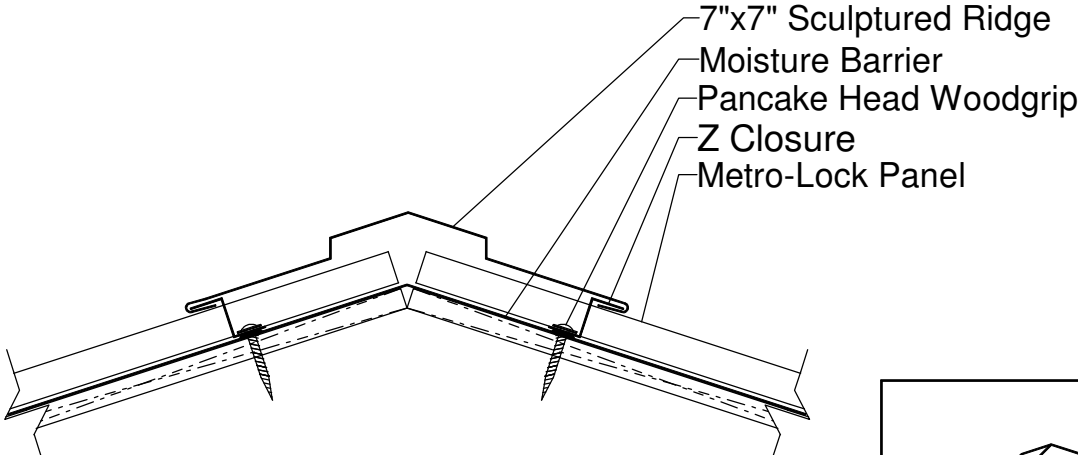

Please note that the drawings in this booklet are for illustration purposes only and may not apply to all buildings and installations.

METRO-LOCK FLAT RIDGE

7/8" Tape Mastic
Under Z Closure

METRO-LOCK SCULPTURED RIDGE

7/8" Tape Mastic
Under Z Closure

Please note that the drawings in this booklet are for illustration purposes only and may not apply to all buildings and installations.

Please note that the drawings in this booklet are for illustration purposes only and may not apply to all buildings and installations.