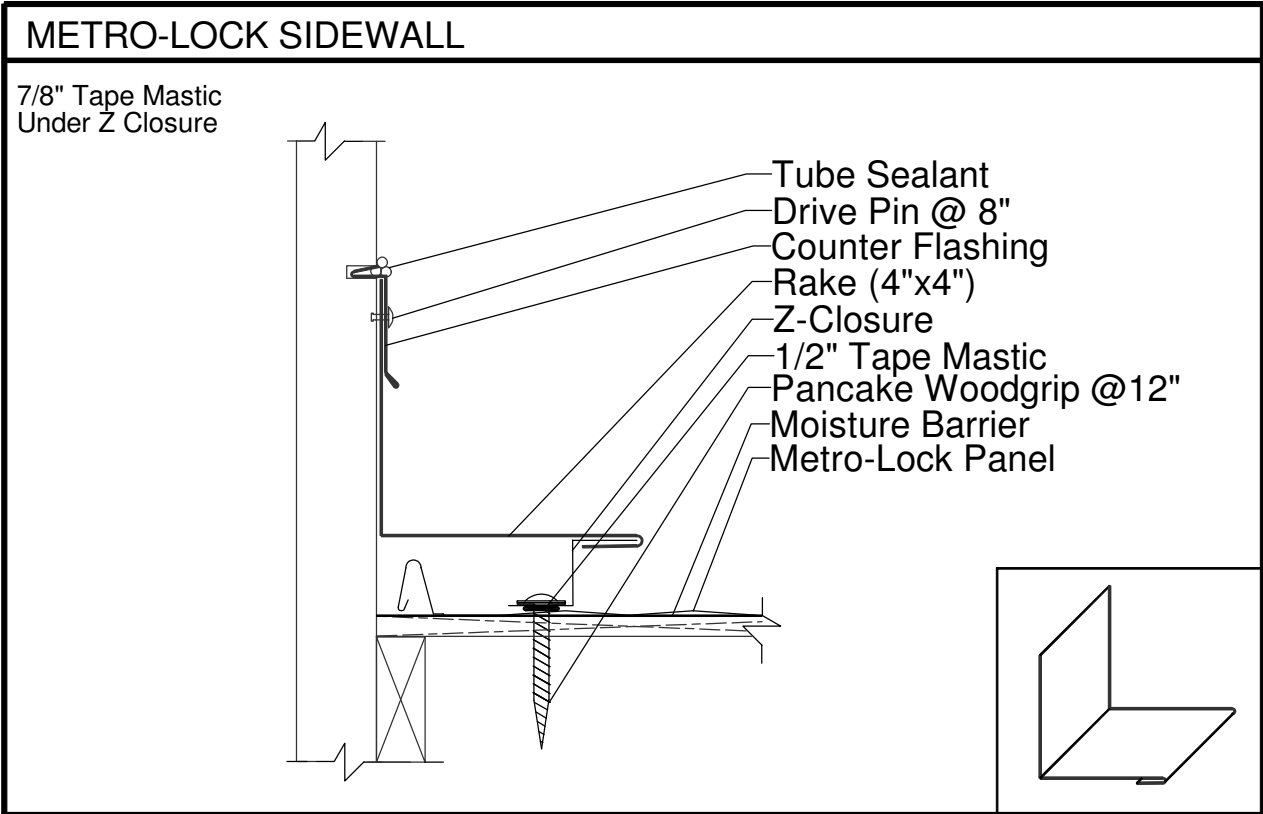

Please note that the drawings in this booklet are for illustration purposes only and may not apply to all buildings and installations.

METRO-LOCK FLAT RIDGE

7/8" Tape Mastic
Under Z Closure

METRO-LOCK SCULPTURED RIDGE

7/8" Tape Mastic
Under Z Closure

Please note that the drawings in this booklet are for illustration purposes only and may not apply to all buildings and installations.

Please note that the drawings in this booklet are for illustration purposes only and may not apply to all buildings and installations.