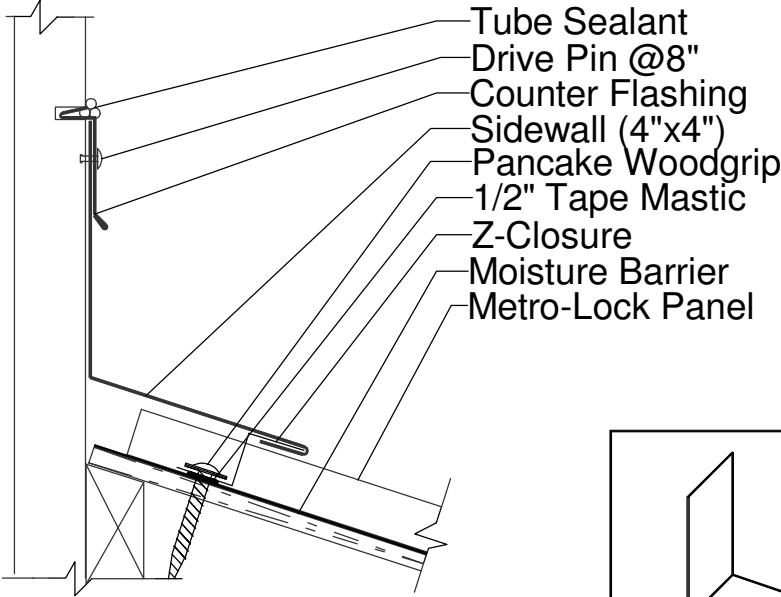

Metro Metals Trim Details

(205) 759-5420

5424 Metro Park Dr-Tuscaloosa, AL 35405

METRO-LOCK HIGHSIDE

7/8" Tape Mastic
Under Z Closure

METRO-LOCK CLEATED EAVE

Please note that the drawings in this booklet are for illustration purposes only and may not apply to all buildings and installations.

METRO-LOCK TRANSITION

7/8" Tape Mastic
Under Z Closure
and Valley Cleat

METRO-LOCK VALLEY

7/8" Tape Mastic
Under Valley Cleat

Please note that the drawings in this booklet are for illustration purposes only and may not apply to all buildings and installations.

Metro Metals Accessories

(205) 759-5420

5424 Metro Park Dr-Tuscaloosa, AL 35405

Skylights		Material	Length	Color
		Polycarbonate	10'-0"	Clear, White
		Fiberglass Polycarbonate	12'-0" 12'-0"	White Clear, White
Pipe Flashing	Part #	Pipe Diameter	Part #	Pipe Diameter
	#1	.25" to 2.375"	#6	5" to 9"
	#2	1.75" to 3.25"	#7	6" to 10.5"
	#3	.25" to 5"	#8	7" to 13"
	#4	3" to 6.25"	#9	10" to 19"
	#5	4.25" to 7.5"		
Pipe Flashing with Zipper	Part #	Pipe Diameter		
	#801	.75" to 2.75"		
	#802	2" to 7.25"		
	#803	3.25" to 10"		
Butyl Tape	Width	Length	Thickness	
	2 1/2"	20'	3/16"	
	7/8"	25'	3/16"	
	1/2"	30'	3/16"	
	3/8"	45'	3/32"	
Sealant	Size	Color		
	10oz tube	Clear, White, Gray, Med. Bronze		
Closures		Metro Rib	R-Panel	
		Outside (solid)	Outside (solid)	
		Inside (solid)	Inside (solid)	
		Outside (vented)	Outside (vented)	
Wood Screws	Size			
	9x1"	1/4" head with bonded neoprene washer		
	9x1.5"	1/4" head with bonded neoprene washer		
	9x2"	1/4" head with bonded neoprene washer		
	8x1"	pancake head without washer		
Metal Screws				
	12x1.25"	5/16" head with bonded neoprene washer		
	14x7/8"	5/16" head with bonded neoprene washer		
	8x1"	pancake head without washer		
	8x1/2"	pancake head without washer		