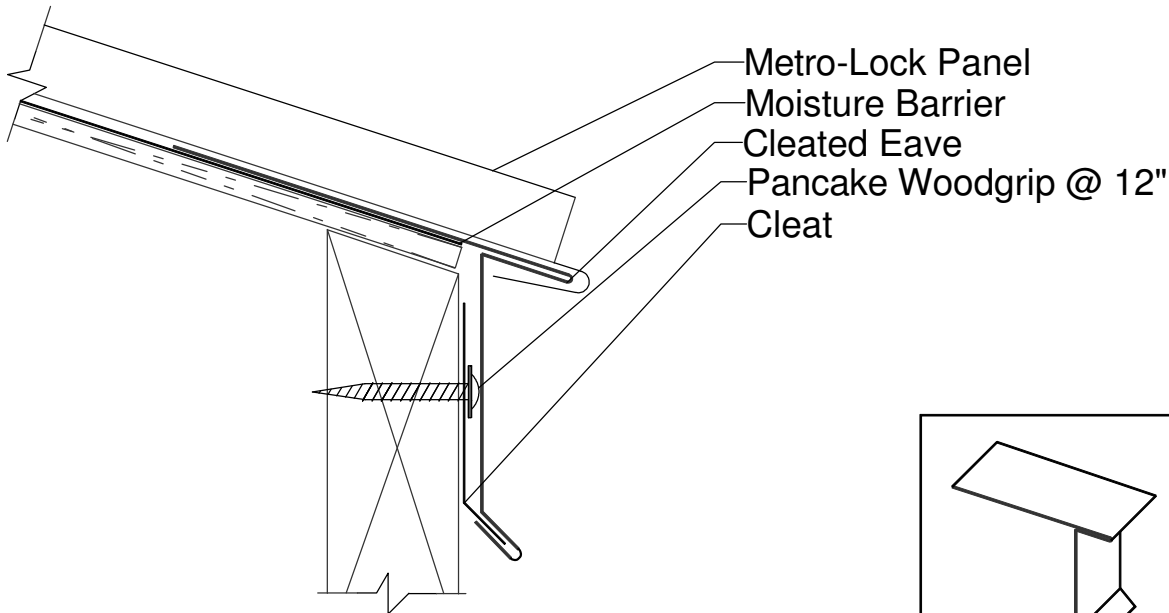

7/8" Tape Mastic
Under Z Closure

Please note that the drawings in this booklet are for illustration purposes only and may not apply to all buildings and installations.

Please note that the drawings in this booklet are for illustration purposes only and may not apply to all buildings and installations.

Metro Metals Trim Details

(205) 759-5420

5424 Metro Park Dr-Tuscaloosa, AL 35405

METRO-LOCK HIGHSIDE

7/8" Tape Mastic
Under Z Closure

METRO-LOCK CLEATED EAVE

Please note that the drawings in this booklet are for illustration purposes only and may not apply to all buildings and installations.

METRO-LOCK TRANSITION

7/8" Tape Mastic
Under Z Closure
and Valley Cleat

METRO-LOCK VALLEY

7/8" Tape Mastic
Under Valley Cleat

Please note that the drawings in this booklet are for illustration purposes only and may not apply to all buildings and installations.