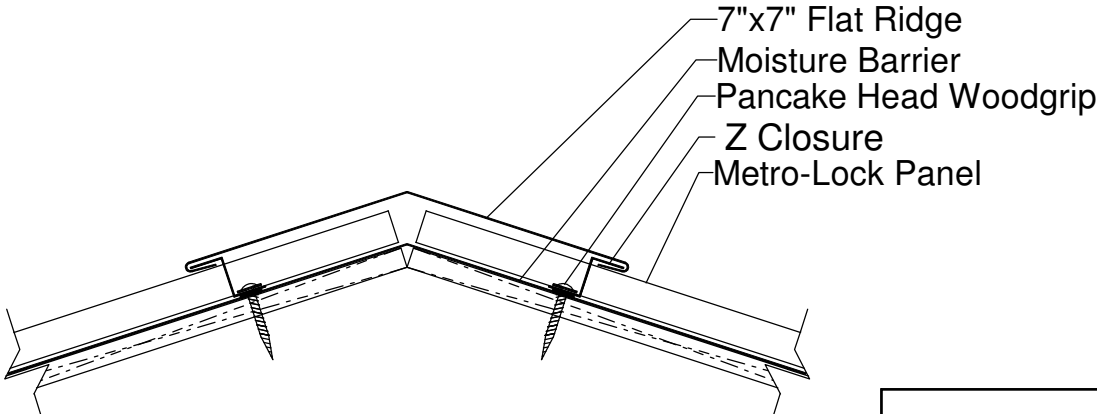

Please note that the drawings in this booklet are for illustration purposes only and may not apply to all buildings and installations.

METRO-LOCK FLAT RIDGE

7/8" Tape Mastic
Under Z Closure

METRO-LOCK SCULPTURED RIDGE